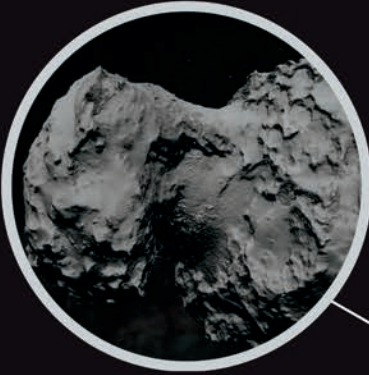

Magical Remote Control

Universal Console

interface for iPad or PC:
includes Augmented Lessons
to start teaching right away.

Wireless Gamepad

for natural exploration
of the universe

Nightshade® G3

Simulation and visualization software